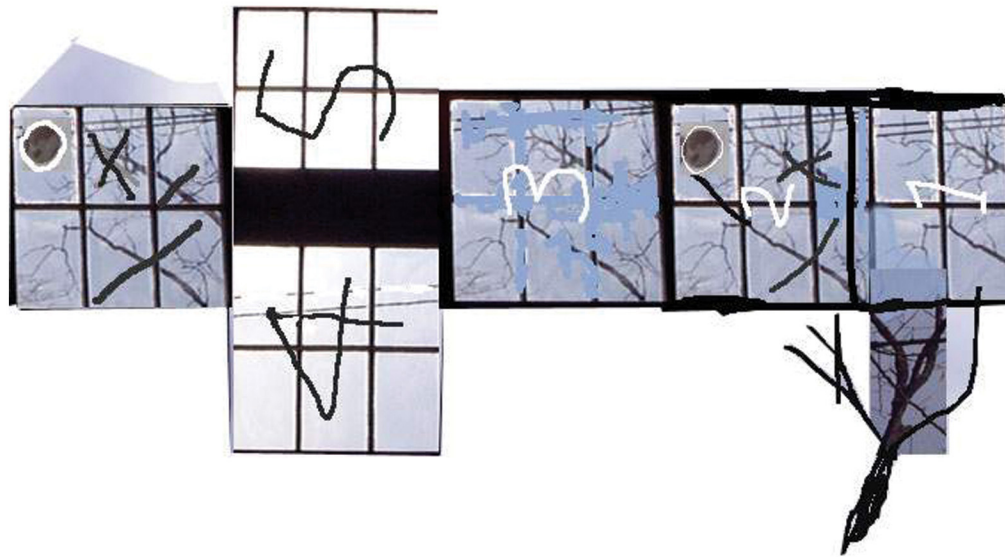

Raymond
Farm Center
for Living Arts
& Design

Raymond Farm Center for Living Arts & Design
6370 Pidcock Creek Road New Hope, PA

Artist Nura Petrov Workshop: Kinetic Memory & Walks as Art

July 7 12:30 - 2:30

$25 general; $12 students: Includes Nura's Workshop, Lecture, Open House and Guided tour.

Tickets: raymondfarmcenter.org/events - available online and at the door.

Questions: info@raymondfarmcenter.org

- Walk the Raymond Farm landscape with Nura Petrov. Participants in Nura's workshop will have the opportunity to investigate drawing as a means of recording experience and invoking kinetic memory. Instead of relying on traditional pictorial illusion, lines and shapes realized in the process of going for a walk will become the substance of the work. The resulting charts/diagrams of individual experiences will be superimposed on each other to create a communal art work, each thread gaining importance as it relates to the whole, becoming in the process a visual object beyond the walk itself. Sketching supplies and paper are included.

Open House 1:00 - 4:00 • Guided Tour 2:30 - 3:30

Open House & Guided Tour as a separate event: $15 general; $8 students

Nura Petrov: Ideas and Images in Conceptual Art: Utamaro Revisited

July 7 4:00 - 6:00

- After the house tour, Nura will present a slide lecture and show original paintings and sculptures whose theme is a revisit to Utamaro's work. Kigawa Utamaro was an 18th century Japanese artist whose woodcut prints were a source of inspiration to many western artists including Toulouse Lautrec and Mary Cassatt.